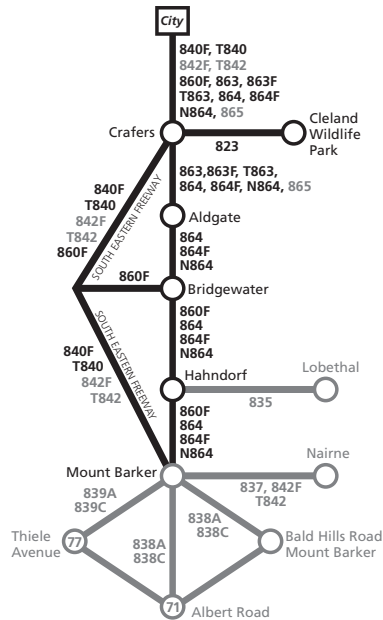

Adelaide Metro options in your area

Adelaide Metro Infoline

Lines open 7 am - 8 pm daily

Call 1300 311 108

Adelaide Metro InfoCentre
Corner King William and Currie Streets, Adelaide

adelaidemetro.com.au

Route descriptions

823

Crafrers to Cleland Wildlife Park via Mount Lofty
From stop 24 Crafrers Ramp to stop 24A Crafrers Park 'n' Ride then via Mount Lofty Summit Road to Mount Lofty Summit continuing via Mount Lofty Summit Road to Cleland Wildlife Park. Returning via the reverse of the above route to stop 24 Crafrers Ramp for connections to the City, then stop 24A Crafrers Park 'n' Ride.

Route 823 does not operate on Christmas Day.

840F T840

Mount Barker to City
From stop 65 Mount Barker Park 'n' Ride via Gawler Street, Hutchinson Street, Druids Avenue, Adelaide Road, South Eastern Freeway, Crafrers Ramp, South Eastern Freeway, Mount Barker Road, Glen Osmond Road, South Terrace, Pulteney Street, Grenfell Street, Currie Street to terminus stop W3 Currie Street, City.

Returning via the above route to Mount Barker.

840F buses do not set down before stop 14 from the City or pick up after stop 13 to the City unless passengers are alighting.

T840 buses do not stop at Crafrers and do not pick up or set down between South Terrace and stop 14 when travelling from the City and between stop 13 and South Terrace when travelling to the City.

T842 buses operate the same route as T840 buses between Mount Barker and the City.

842F buses operate the same route as 840F buses between Mount Barker and the City.

Route descriptions

860F

Mount Barker to City

Returning via the reverse of the above route to stop 65 Mount Barker Park 'n' Ride.

860F buses do not set down before stop 14 from the City or pick up after stop 13 to the City unless passengers are alighting.

863 863F T863

Aldgate to City

From stop 44 Aldgate Depot via Mount Barker Road, South Eastern Freeway, Crafrers Ramp, South Eastern Freeway, Mount Barker Road, Glen Osmond Road, South Terrace, Pulteney Street, Grenfell Street, Currie Street to terminus stop W3 Currie Street, City.

Returning via the reverse of the above route to Aldgate Depot.

863F buses do not set down before stop 14 from the City or pick up after stop 13 to the City unless passengers are alighting.

T863 buses do not pick up or set down between South Terrace and stop 14 when travelling from the City and between stop 13 and South Terrace when travelling to the City.

Please note: 863 and 864 services may detour between Crafrers and Stirling via Piccadilly Road and Old Mount Barker Road after 7 pm.

Route descriptions

864

Mount Barker to City

From stop 65 Mount Barker Park 'n' Ride via Gawler Street, Hutchinson Street, Druids Avenue, Adelaide Road, Mount Barker Road to Stirling, South Eastern Freeway, Crafrers Ramp, South Eastern Freeway, Glen Osmond Road, South Terrace, Pulteney Street, Grenfell Street, Currie Street to terminus at stop W3 Currie Street, City.

Returning via the reverse of the above route to Mount Barker.